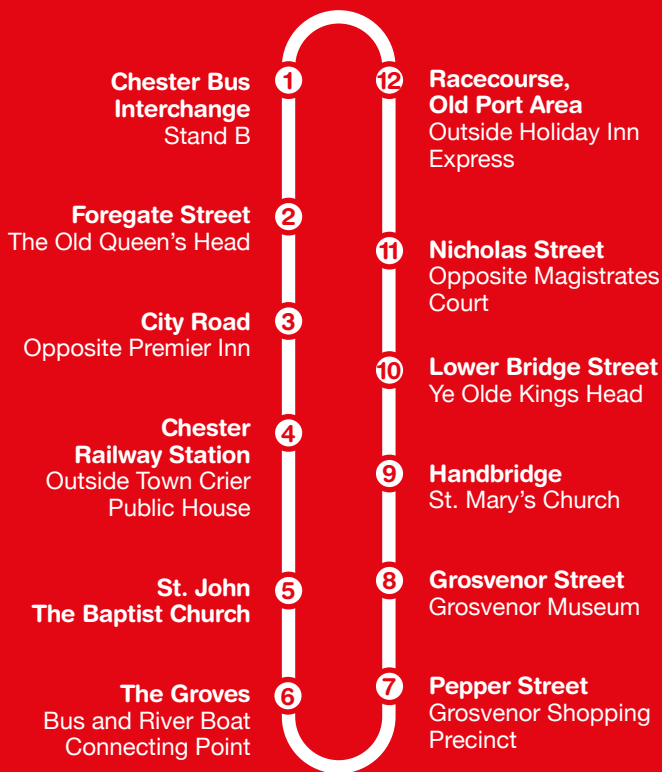

FREE MAP
29 March - 2 November 2024

City Sightseeing Chester

Hop On - Hop Off

12 | Bus Stops

English
Commentary

Including...

Roman Walls

Roman Amphitheatre

Racecourse

Boat Cruises

Bus + Boat Tour
Tickets available!

24
hrs.
Valid Ticket

48
hrs.
Valid Ticket

@CitySSChester

Stagecoach

www.city-sightseeing.com

Welcome to Chester

12 Stops
up to every 30 minutes

Hop On - Hop Off

Tour Fares & River Cruise Combo Ticket

Adult (16-59)	£13.00 / £12.50*	£14.50	£17.00
Child (5-15)	£6.00 / £5.50*	£8.00	£8.00
Senior/Stu (60+ / ID)	£10.00 / £9.50*	£12.00	£14.00
Family (2 Adults & 3 Children)	£30.00 / £28.00* Under 5s FREE	£33.00	£39.50

Find us at **The Groves (Stop 6)** for daily cruises on the scenic River Dee.

Choose a **Combined Boat & Bus Ticket** and enjoy a **Half-hour City Cruise** with your open top bus tour — two great tours in one great value ticket.